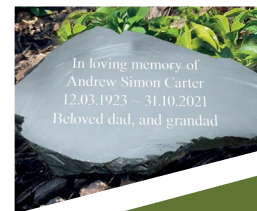

Slate Plaques

Plaques formed from individual pieces of slate are available for placement around the Birch trees in the Acorn Gardens.

Leases available: 5 or 10 years

Acorn Gardens