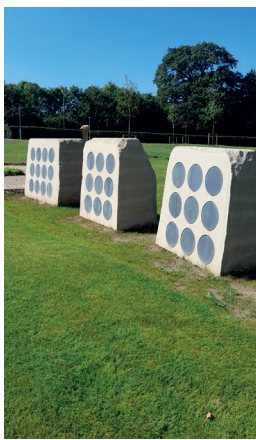

Columbarium Stone Interment Niches

These three large pieces of Stanton Moor sandstone have been uniquely designed for Rushcliffe Oaks to accommodate ashes interments within a natural 'standing stone'.

Each niche holds a single set of ashes contained in an urn and sealed behind a 25cm round engraved welsh slate plaque.

Leases available: 5, 10 or 25 years